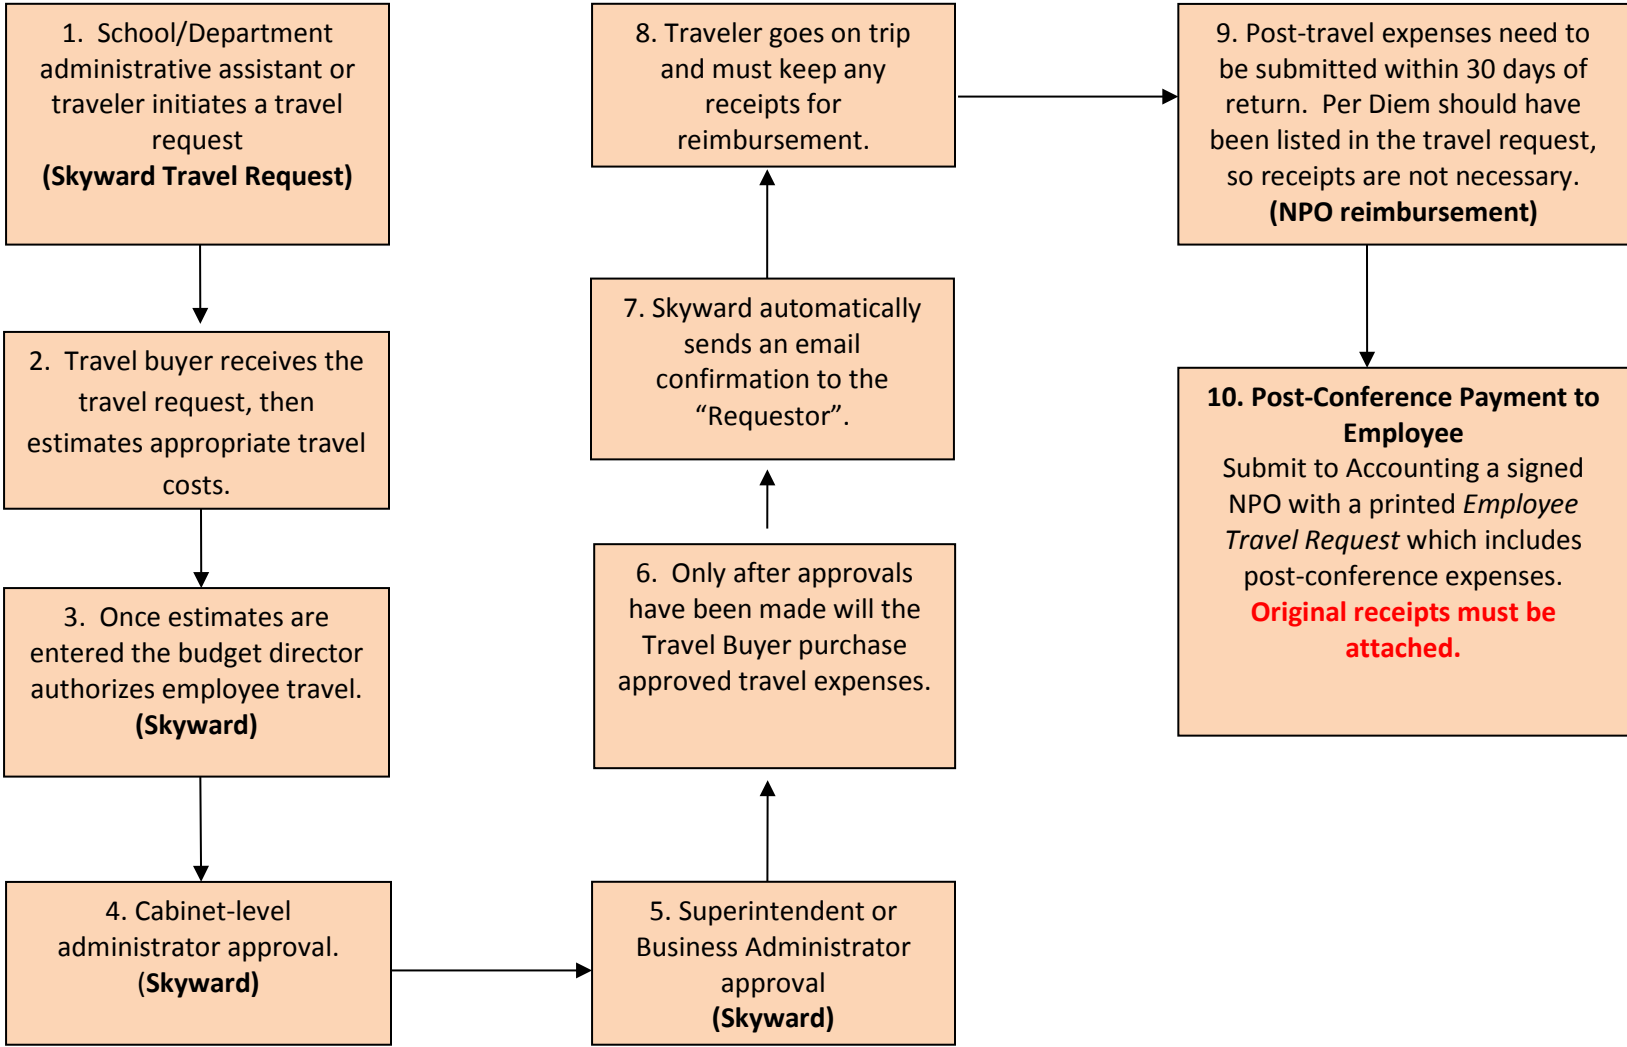

# JORDAN SCHOOL DISTRICT Employee Travel Preparation Flow Chart

Found under "Task Processes" in Skyward